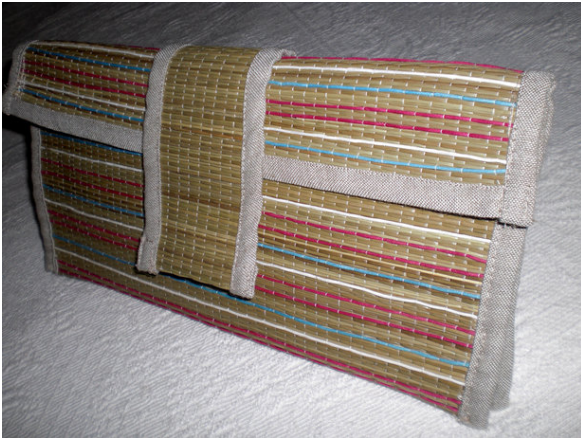

How to make a straw clutch from a straw mat

By: bohemiannow

<http://www.burdastyle.com/techniques/how-to-make-a-straw-clutch>

I used a straw mat for making a straw clutch. The tutorial turned out quite big, so please visit my blog <http://mariasewing.blogspot.com/2011/07/from-straw-mat-to-straw-clutch-tutorial.html>

BurdaStyle

How to make a straw clutch from a straw mat